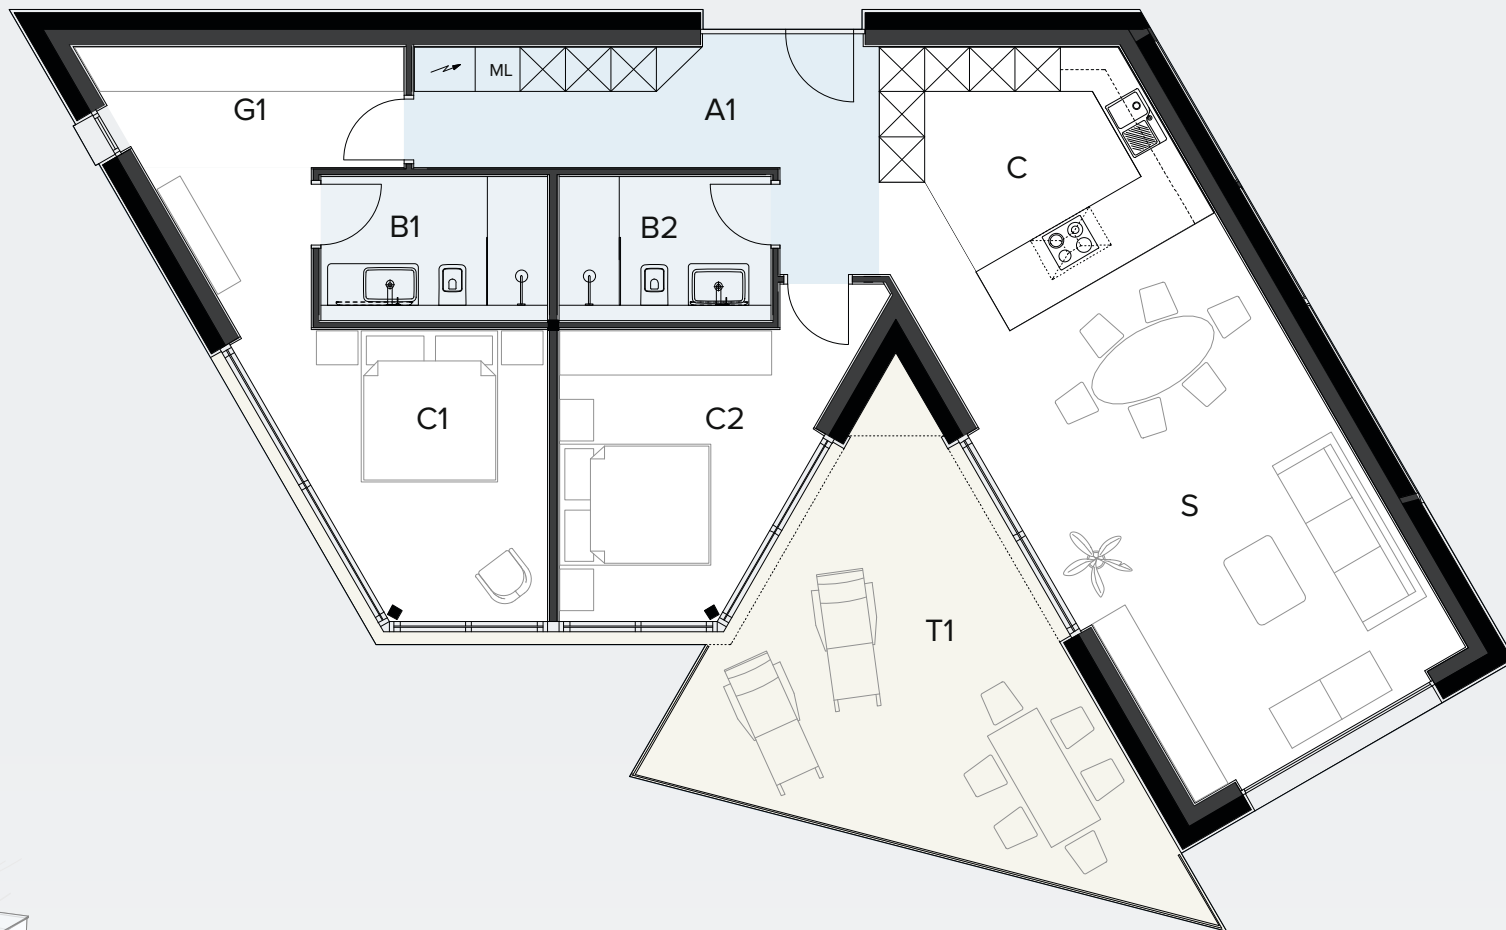

Apartment 12

3.5 Rooms
Level -3

Living area	m ²	Bedrooms	m ²	Wardrobes Bathrooms	m ²	Area	m ²
C Kitchen	10.90	C1 Room 1	15.88	A1 Entrance area	12.35	Living area A1-S	127.76
S Living room	31.71	C2 Room 2	12.90	B1 Bathroom 1	5.70	Gross living area	151.16
T1 Terrace	27.73	G1 Wardrobe	6.27	B2 Bathroom 2	5.32		