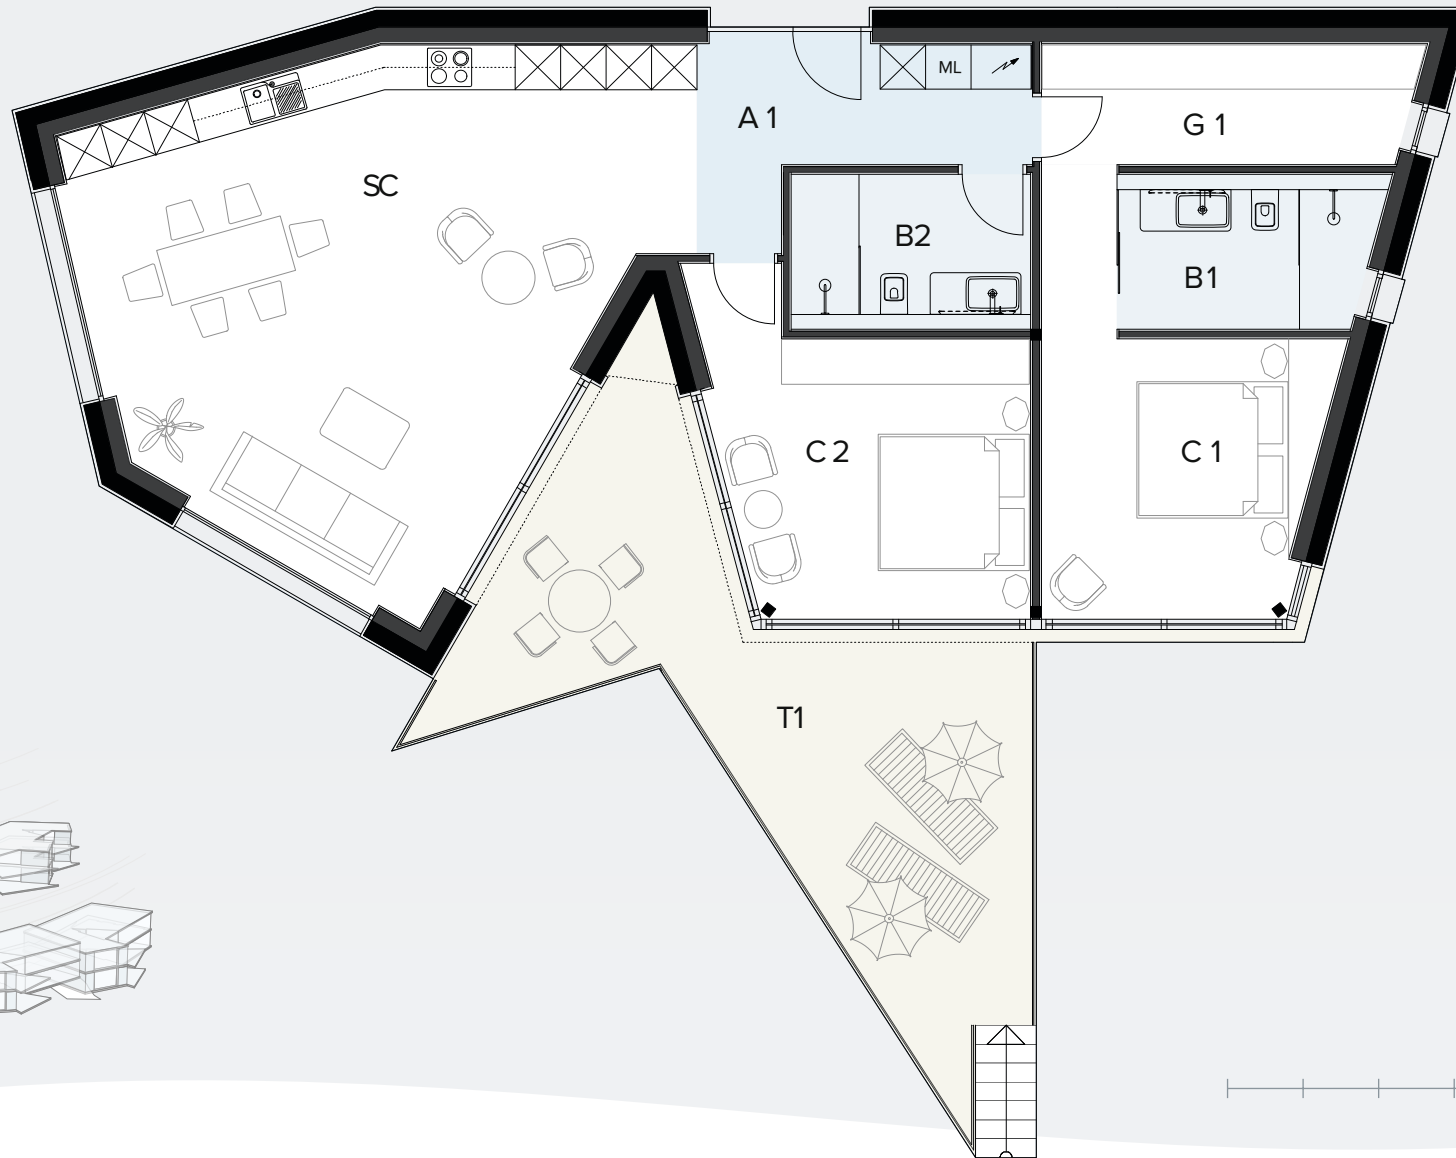

Apartment 4

3.5 Rooms
Level -6

Living area	m ²	Bedrooms	m ²	Wardrobes Bathrooms	m ²	Area	m ²
SC Living room/Kitchen	44.87	C1 Room 1	15.60	A1 Entrance area	9.07	Living area A1-S	139.68
T1 Terrace	32.86	C2 Room 2	16.09	B1 Bathroom 1	6.89	Gross living area	162.67
		G1 Wardrobe	7.82	B2 Bathroom 2	6.48	Garden	300.00