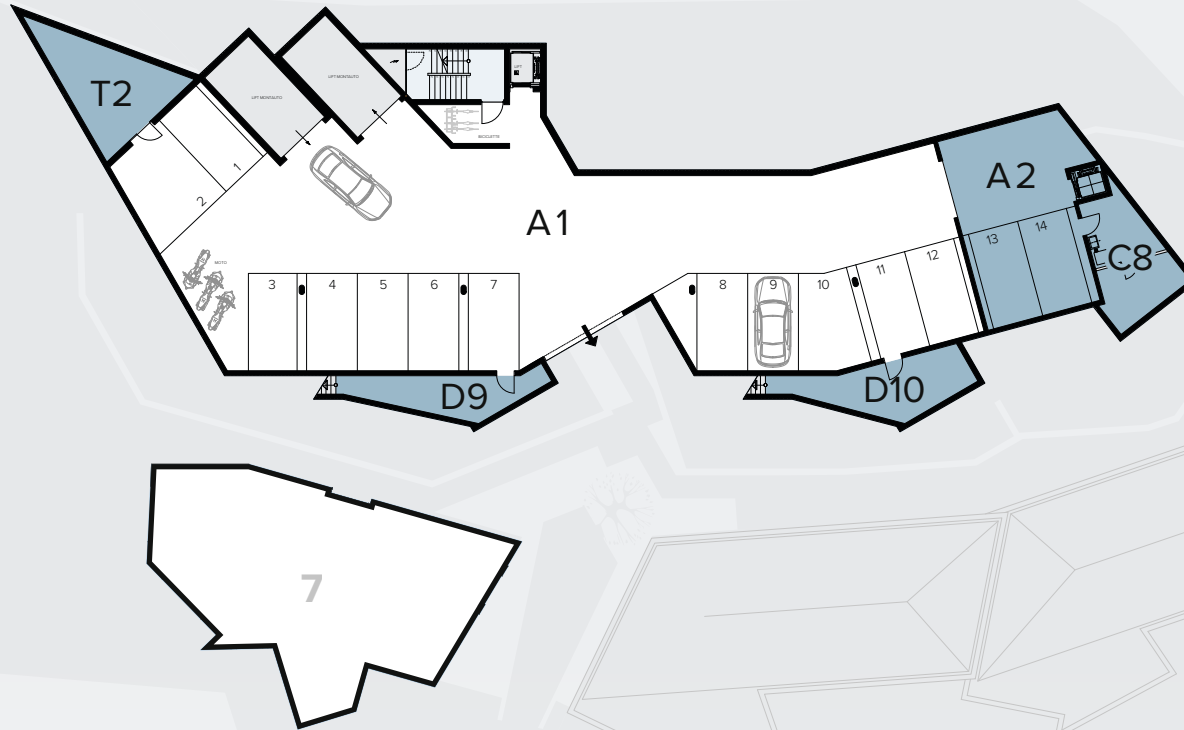

# Level -5

Underground car park 1

Underground car park	m <sup>2</sup>
A1 Underground car park	454.00
A2 Underground car park	62.70

Cellar/Laundry room	m <sup>2</sup>
C8 Cellar App. 8	22.70

Storeroom	m <sup>2</sup>
D9 Storeroom App. 9	17.80
D10 Storeroom App. 10	22.10

Room for technical equipment	m <sup>2</sup>
T2 Technical equipment 2	26.00